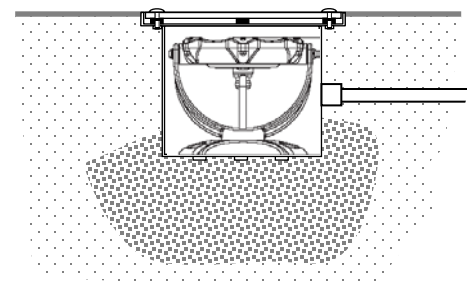

Set in 8" pea gravel drainage bed

Tempest Lighting, Inc.,

5401 Bevis Avenue, Sherman Oaks, CA 91411, USA
www.tempestlighting.com info@tempestlighting.com
t: +1 818 787 8984
f: +1 818 787 4994

TEMPEST
lighting inc.