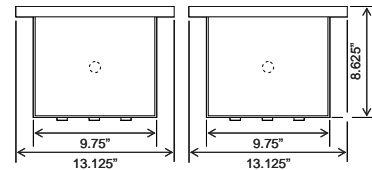

*Set in 8" pea gravel drainage bed*