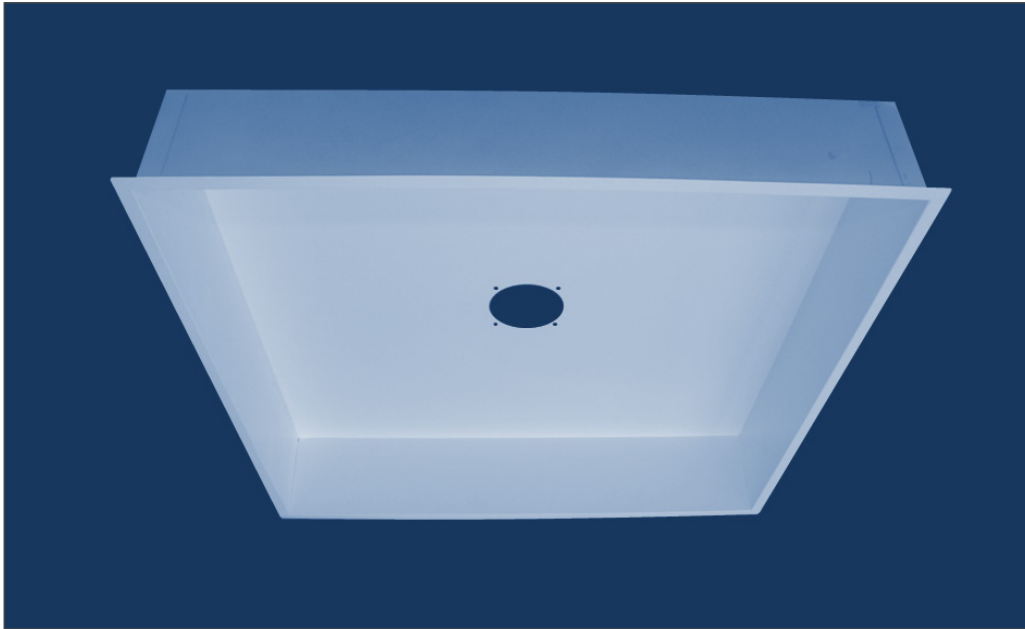

Blast 2 x 2 Drop Ceiling Trim

Now you can recess any Philips Color Kinetics Blast Powercore fixture in a drop ceiling, for a really powerful recessed downlight or wall washer! These handy trims sandwich between the fixture and a ceiling box, and drop into

a standard 2' x 2' tile position. Trims are quick and easy to install, using any standard ceiling box.

For Use with:

- Philips Color Kinetics Color Blast Powercore
- Philips Color Kinetics eW Blast Powercore
- Philips Color Kinetics iW Blast Powercore

Part Number	Description	✓
4755.22	Blast Drop Ceiling Trim, White	

Job Name	
Location	
Architect	
Designer	

Don't forget to specify Tempest holographic spread lenses for perfect coverage of rooms and hallways.