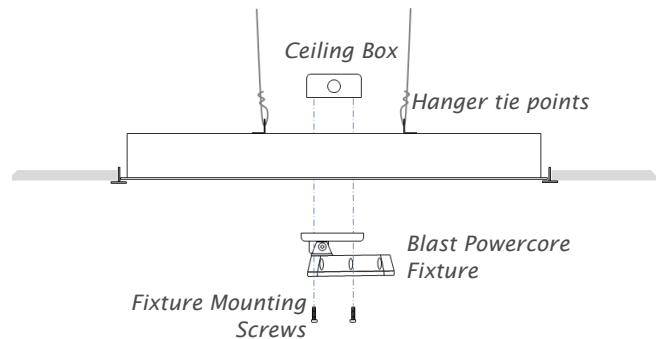

Blast 2 x 2 Drop Ceiling Trim

Now you can recess any Philips Color Kinetics Blast Powercore fixture in a drop ceiling, for a really powerful recessed downlight or wall washer! These handy trims sandwich between the fixture and a ceiling box, and drop into

a standard 2' x 2' tile position. Trims are quick and easy to install, using any standard ceiling box.

For Use with:

- Philips Color Kinetics Color Blast Powercore
- Philips Color Kinetics eW Blast Powercore
- Philips Color Kinetics iW Blast Powercore

Part Number	Description	✓
4755.22	Blast Drop Ceiling Trim, White	

Job Name	
Location	
Architect	
Designer	

Don't forget to specify Tempest holographic spread lenses for perfect coverage of rooms and hallways.