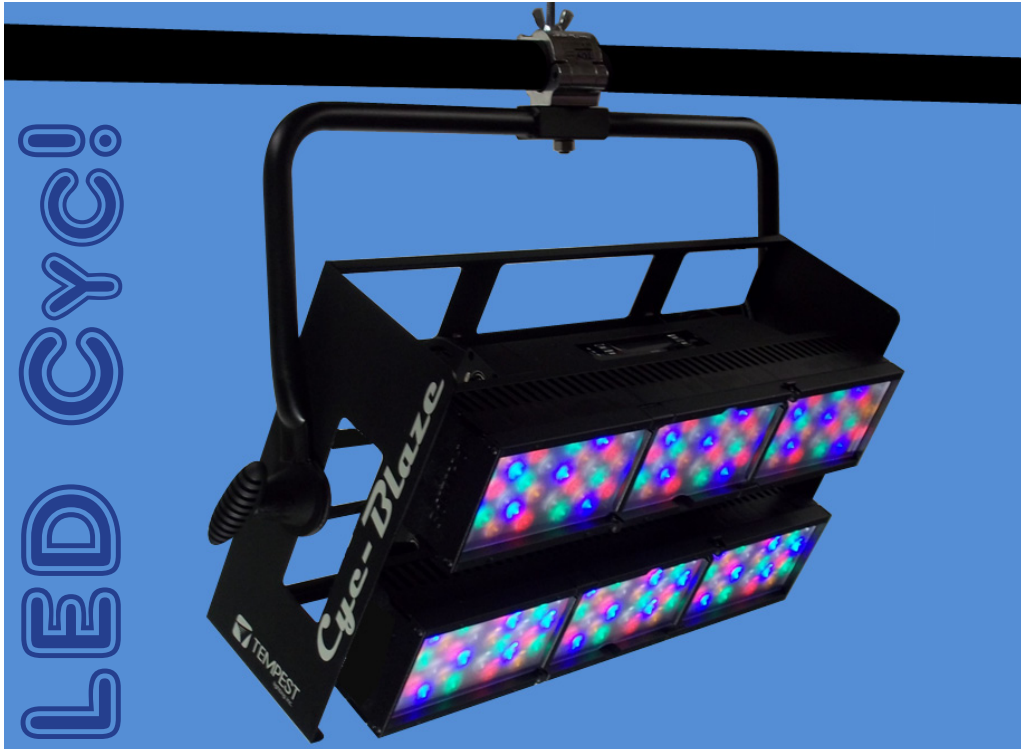

CycBlaze™

Now you can wash your cyclorama with vivid, intense colors and tints, using the new Blaze TRX™ 5-color LED fixture from Philips Color Kinetics, and Tempest's revolutionary CycBlaze kit. CycBlaze allows you to focus two Blaze fixtures on your cyclorama, using different spread lenses for upper and lower, giving unbeatable coverage at high intensity.

CycBlaze kits include:

- CycBlaze Chassis and Hardware
- Tubular Steel Yoke, molded Locking Knob

CycBlaze is designed to be used with 2 Philips Color Kinetics 24" Blaze TRX fixtures manufactured after November 2010. Fixtures must be purchased separately.

CycBlaze is an add-on kit that supports two Blaze TRX 24" fixtures, and comes with link cables for power and DMX.

Assembly is easy, using simple hand tools. The Blaze fixtures bolt onto the CycBlaze chassis, allowing individual horizontal adjustment.

Blaze fixtures are available in RGBAW (5-color), white, and Intelligent White. Details at www.colorkinetics.com.

Your cyclorama never looked so good - and with Cyc-Blaze you free up dimmers and save energy too.