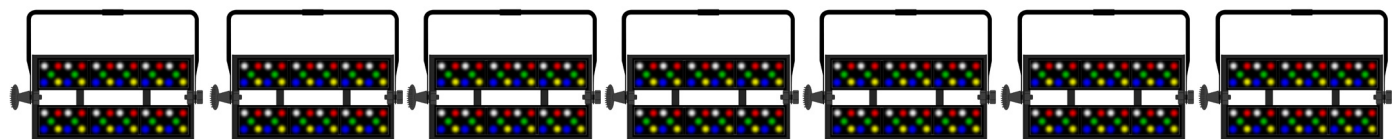

CycBlaze is perfect for audience blinders — use a wall of them for amazing graphic effects...