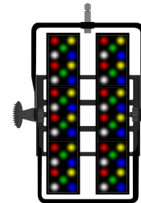

3600.MB3

3600.MB2

Part Number	Description	✓
3600.MB3	MaxiBlaze Kit for three 24" Blaze fixtures	
3600.MB2	MaxiBlaze Kit for two vertical 24" Blaze fixtures