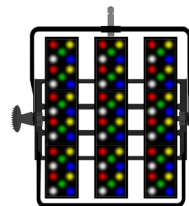

MaxiBlaze™

LED POWER

Flexible, rugged, and very, very bright — now Tempest brings you the most punch currently available from one 5-color LED fixture. MaxiBlaze sets three Philips Color Kinetics 24" Blaze TRX™ luminaires in a professional tubular yoke, with all-around protection and DMX control. Perfect for rental and TV/film production.

MaxiBlaze comes with either two or three 24" Blaze fixtures, and draws only 400W or 600W from any convenience outlet.

Hang MaxiBlaze from a pipe or truss, using a standard pipe clamp (not included) or set in any stand accepting a standard TV Pin.

Assembly is easy, using simple hand tools. The Blaze fixtures bolt onto the MaxiBlaze chassis, allowing individual horizontal adjustment.

Blaze fixtures are available in RGBAW (5-color), white, and Intelligent White. Details at www.colorkinetics.com.

MaxiBlaze kits include:

- MaxiBlaze Chassis and Hardware
- Tubular Steel Yoke, molded Locking Knob and TV Pin
- Double tubular steel floorstand (MB2 and MB3)
- Power and DMX link Cables

MaxiBlaze is designed to be used with 2 or 3 Philips Color Kinetics 24" Blaze TRX fixtures manufactured after November 2010. Fixtures must be purchased separately.

3600.MB3

Part Number	Description	✓
3600.MB3	MaxiBlaze Kit for three 24" Blaze fixtures	
3600.MB2	MaxiBlaze Kit for two vertical 24" Blaze fixtures	

MaxiBlaze is perfect for audience blinders — use a wall of them for amazing graphic effects...

In the interest of continuous product improvement, specifications are subject to change without notice