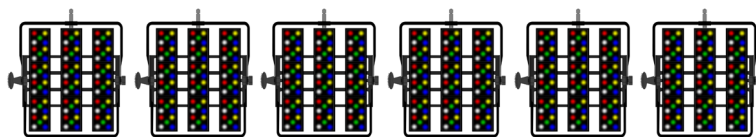

MaxiBlaze is perfect for audience blinders — use a wall of them for amazing graphic effects...

In the interest of continuous product improvement, specifications are subject to change without notice